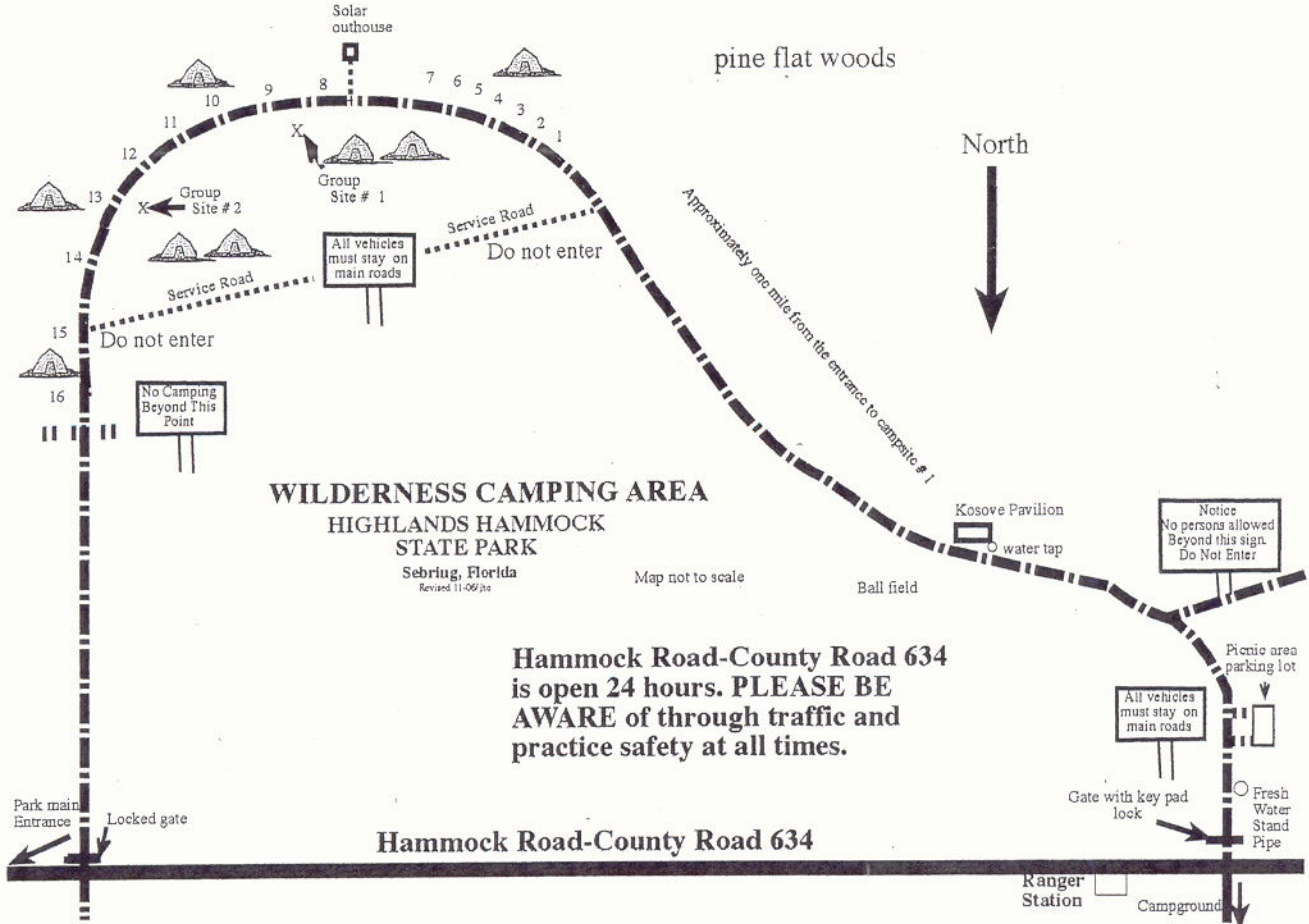

pine flat woods

Hammock Road-County Road 634 is open 24 hours. PLEASE BE AWARE of through traffic and practice safety at all times.

Hammock Road-County Road 634

GENERAL INFORMATION AT HIGHLANDS HAMMOCK CAMPGROUND

1. Check out time is 1:00PM. Please stop at the Ranger Station to check out.
2. Fires must be contained in grills only.
3. For your safety, feeding of wildlife is prohibited.
4. Gathering wood is not permitted. Firewood is available for purchase at ranger station for \$ 4.00 a bundle.
5. 11:00PM to 7:00AM are quiet hours to be observed by all campers.
6. Visitors under 18 years of age must be in the company of an adult during their visit to the park.
7. Please do not use trees to tie or hang lanterns, hammocks, or clotheslines.
8. Please ask for information on motor cycle regulations at ranger station.
9. Please do not use sinks inside restrooms for washing dishes. This destroys drainfields and surfaces of fixtures. Wash sinks available at RR 43 near site 93.
10. Bicycle rentals are available. Check Ranger Station for details. All bicycles must follow traffic flow (to the right on Loop Drive) and single file. State Law requires helmets for children under 16. The Ranger Station has a limited number of helmets available for guests.
11. Camp supplies, coffee, soda, snacks and souvenirs are available at Hammock Inn.
12. Book exchange is at laundry.
13. Please use closed container for sink gray water, by order of the County Health Department. Gray water can then be poured in the dump station.
14. Pets must be kept on a six foot, hand held leash and well behaved at all times. Owners shall pick up and properly dispose of all pet droppings in trash receptacles. Pets which are noisy, vicious, dangerous, disturbing, or intimidating to other persons, and pets which damage park resources are considered to be nuisances and will not be permitted to remain in the park.